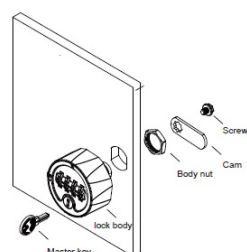

PRODUCT SHEET

Description:

Combi. Cam Lock M500, Private, 4-Digit, $\varnothing 19 \times 20$ mm, RH, White Zamak, $\varnothing 56 \times 26,5$ mm Housing, 90DG, Straight Cam, C/E:35mm,, W/Hex Nut, Pre-Coded 1111, Changing Code By Turning Lock, Body 10DG Counter Clockwise, Code Finder by use of Master Key, Code #08, With Scramble Function, Door Thickness 0,6-12mm

Item number:

14.08.281-0

Units	Box	Carton	HS Code	Barcode
Pcs.	1	40	8301300000	
				5704866450324

Door thickness: 0.6-12mm

SISO A/S

Mileparken 11
DK-2740 Skovlunde
Denmark
VAT: DK 24786013

Phone +45 45 830 900