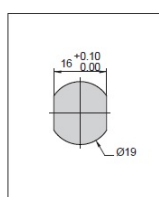

PRODUCT SHEET

Description:

Combi. Cam Lock M500, Private, 4-Digit, $\varnothing 19 \times 20$ mm, RH, White Zamak, $\varnothing 56 \times 26,5$ mm Housing, 90DG, Straight Cam, C/E:35mm,, W/Hex Nut, Pre-Coded 1111, Changing Code By Turning Lock, Body 10DG Counter Clockwise, Code Finder by use of Master Key, Code #08, With Scramble Function, Door Thickness 0,6-12mm

Item number:

14.08.281-0

Units	Box	Carton	HS Code	Barcode
Pcs.	1	40	8301300000	
				5704866450324

Door thickness: 0.6-12mm

SISO A/S

Mileparken 11
DK-2740 Skovlunde
Denmark
VAT: DK 24786013

Phone +45 45 830 900