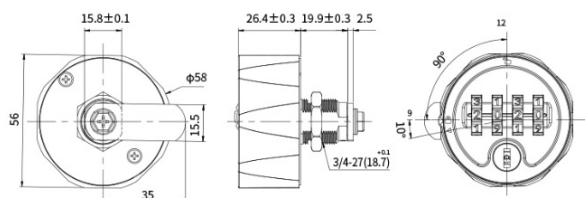

PRODUCT SHEET

Description:

Combi. Cam Lock M500, Private, 4-Digit, $\varnothing 19 \times 20$ mm, RH, White Zamak, $\varnothing 56 \times 26,5$ mm Housing, 90DG, Straight Cam, C/E:35mm,, W/Hex Nut, Pre-Coded 1111, Changing Code By Turning Lock, Body 10DG Counter Clockwise, Code Finder by use of Master Key, Code #08, With Scramble Function, Door Thickness 0,6-12mm

Item number:

14.08.281-0

Units	Box	Carton	HS Code	Barcode
Pcs.	1	40	8301300000	
				5704866450324

Door thickness: 0.6-12mm

SISO A/S

Mileparken 11
DK-2740 Skovlunde
Denmark
VAT: DK 24786013

Phone +45 45 830 900